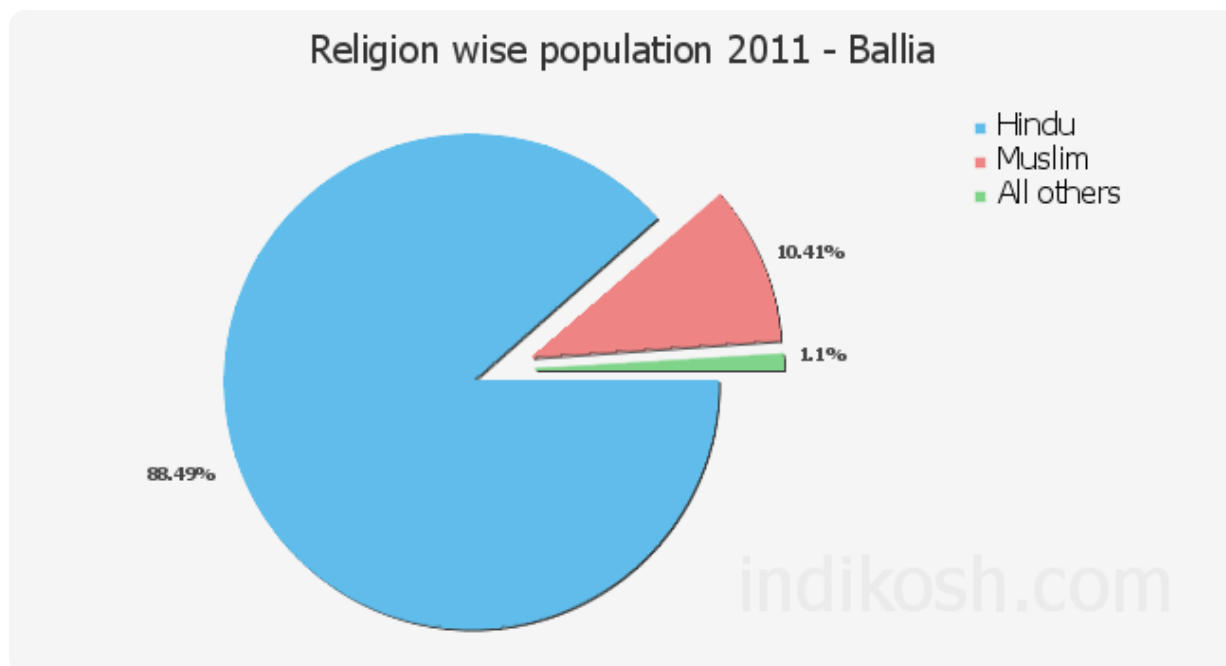

### 100% Refund on Cancellation

Zero Cancellation, Best Prices, 24x7 Assistance, Book Hotels on MakeMyTrip  
MakeMyTrip.com

Ballia Nagar Palika Parishad, with population of about 1 lakh is [Ballia sub district](#)'s only nagar palika parishad located in [Ballia](#) sub district of [Ballia](#) district in the state [Uttar Pradesh](#) in [India](#). Total geographical area of Ballia nagar palika parishad is 16 km<sup>2</sup>. Population density of the city is 6527 persons per km<sup>2</sup>. There are 25 wards in the city, among them [Ballia Ward No 14](#) is the most populous ward with population of 9337 and [Ballia Ward No 25](#) is the least populous ward with population of 1257.

## Demographics

The city is home to about 1 lakh people, among them about 55 thousand (53%) are male and about 49 thousand (47%) are female. 88% of the whole population are from general caste, 8% are from schedule caste and 4% are schedule tribes. Child (aged under 6 years) population of Ballia nagar palika parishad is 11%, among them 54% are boys and 46% are girls. There are about 16 thousand households in the city and an average 7 persons live in every family.

### Caste wise male female population 2011 - Ballia

	<b>Total</b>	<b>General</b>	<b>Schedule Caste</b>	<b>Schedule Tribe</b>	<b>Child</b>
<b>Total</b>	104,424	91,779	8,703	3,942	11,623
<b>Male</b>	55,459	48,734	4,637	2,088	6,284
<b>Female</b>	48,965	43,045	4,066	1,854	5,339

## Religion wise distribution of population

Hindus contribute 88% of the total population and are the largest religious community in the city followed by Muslims which contribute 10% of the total population and Not Stateds are the third largest religious community here with 1% population.. Female Sex ratio per 1000 male in Hindus are 881 in Muslims are 908 and in Not Stateds are 797.