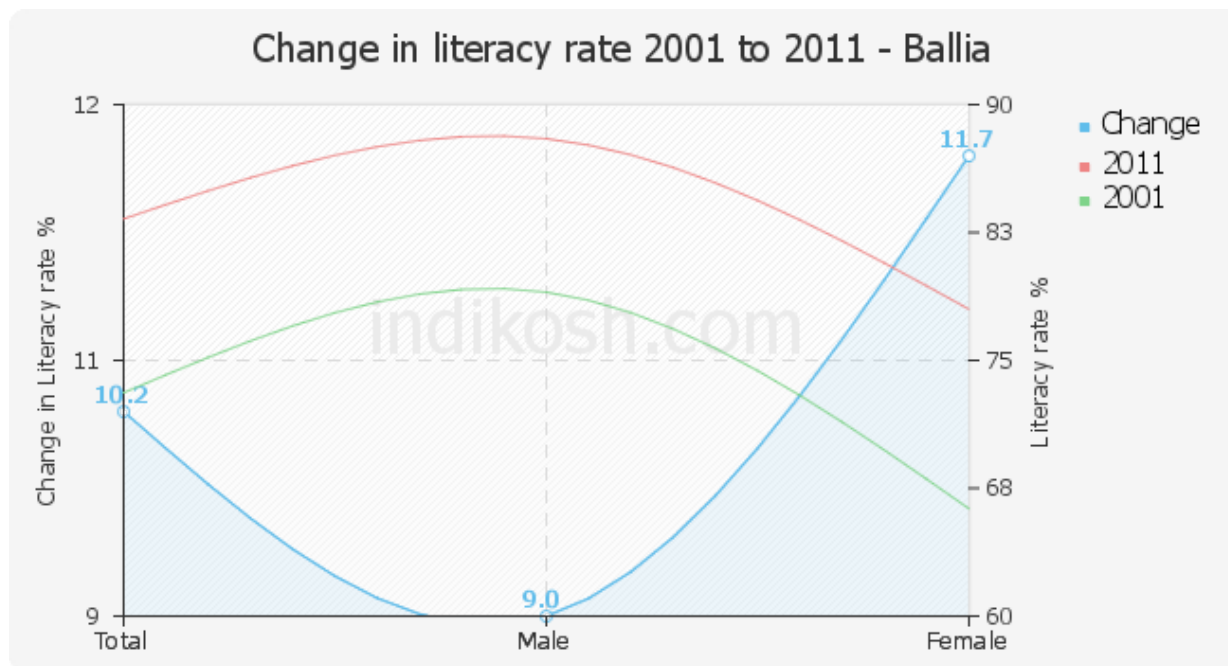

Total	General	SC	ST	Child
Change	21	16	59	721	-85
2011	883	883	877	888	850
2001	862	867	818	167	935

Literacy

Total about 77 thousand people in the city are literate, among them about 43 thousand are male and about 34 thousand are female. Literacy rate (children under 6 are excluded) of Ballia is 83%. 88% of male and 78% of female population are literate here. Overall literacy rate in the city has increased by 10%. Male literacy has gone up by 9% and female literacy rate has gone up by 12%.

Change in literacy rate 2001 to 2011 - Ballia

	Total	Male	Female
Change	10.2%	9.0%	11.7%
2011	83.3%	88%	78%
2001	73.1%	79%	66.3%

Workers profile

Ballia has 34% (about 35 thousand) population engaged in either main or marginal works. 47% male and 19% female population are working population. 34% of total male population are main (full time) workers and 13% are marginal (part time) workers. For women 9% of total female population are main and 10% are marginal workers.