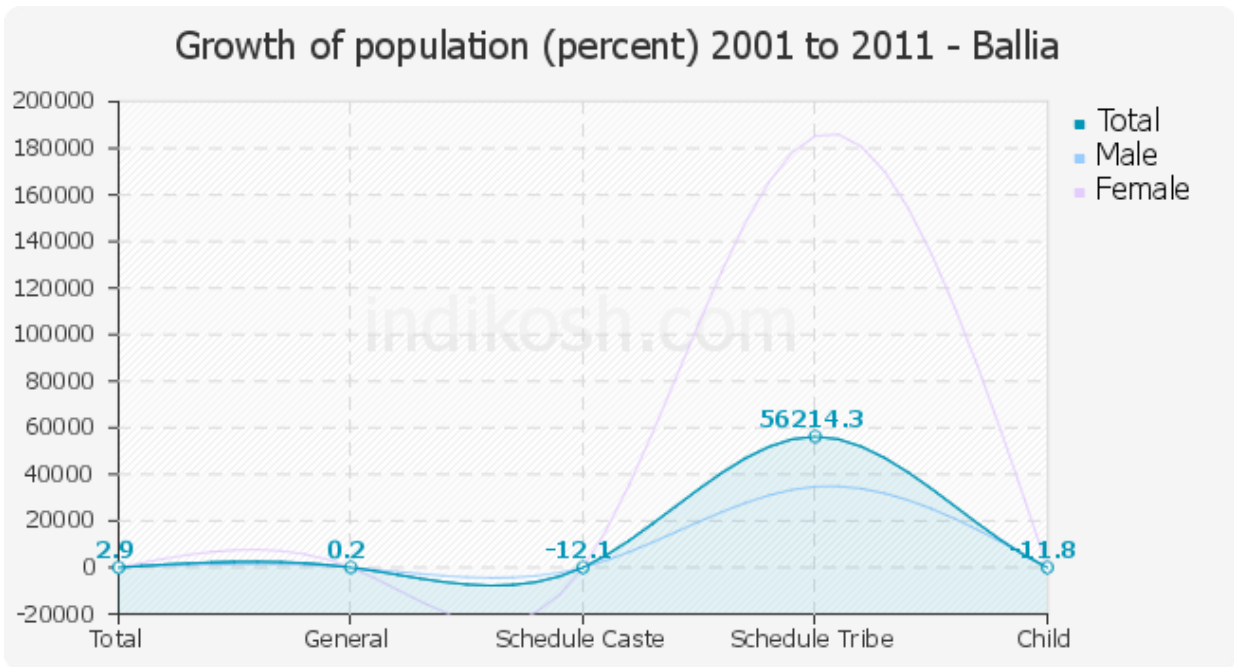

### Caste wise male female population 2011 - Ballia

	<b>Total</b>	<b>General</b>	<b>Schedule Caste</b>	<b>Schedule Tribe</b>	<b>Child</b>
<b>Total</b>	104,424	91,779	8,703	3,942	11,623
<b>Male</b>	55,459	48,734	4,637	2,088	6,284
<b>Female</b>	48,965	43,045	4,066	1,854	5,339

## Religion wise distribution of population

Hindus contribute 88% of the total population and are the largest religious community in the city followed by Muslims which contribute 10% of the total population and Not Stateds are the third largest religious community here with 1% population.. Female Sex ratio per 1000 male in Hindus are 881 in Muslims are 908 and in Not Stateds are 797.

## Growth of population

Population of the city has increased by 2.9% in last 10 years. In 2001 census total population here were about 1 lakh. Female population growth rate of the city is 4.2% which is 2.4% higher than male population growth rate of 1.8%. General caste population has increased by 0.2%; Schedule caste population has decreased by -12.1%; Schedule Tribe population has increased by 56214.3% and child population has decreased by -11.8% in the city since last census.