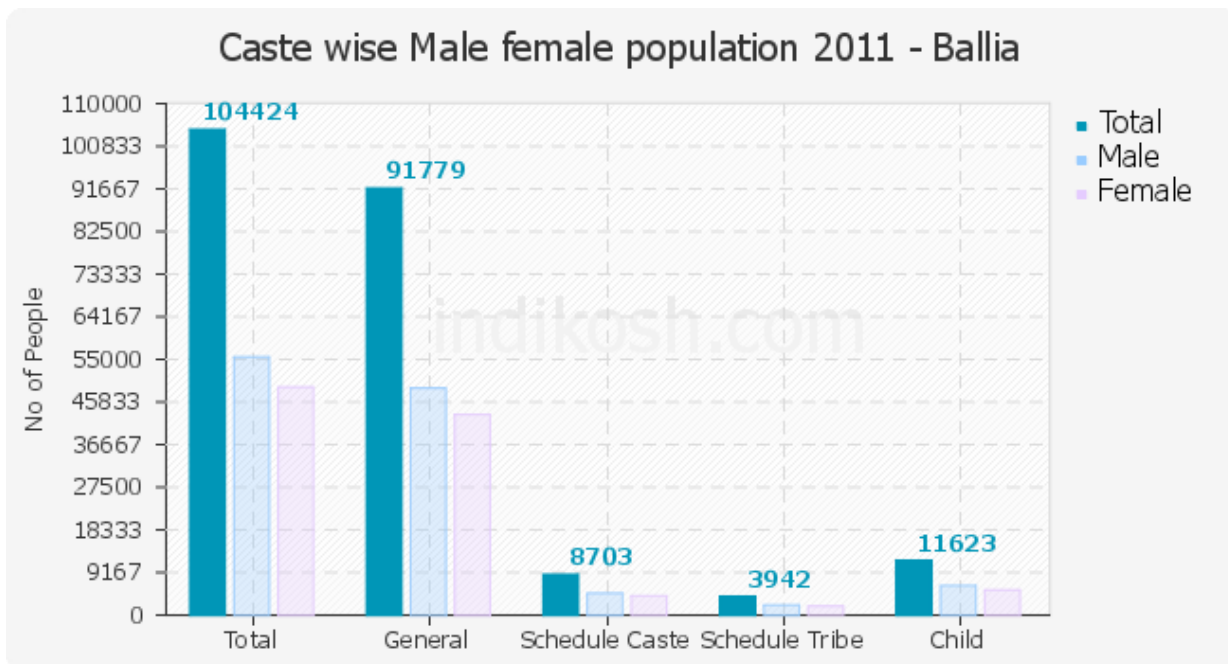

### 100% Refund on Cancellation

Zero Cancellation, Best Prices, 24x7 Assistance, Book Hotels on MakeMyTrip  
MakeMyTrip.com

Ballia Nagar Palika Parishad, with population of about 1 lakh is [Ballia sub district](#)'s only nagar palika parishad located in [Ballia](#) sub district of [Ballia](#) district in the state [Uttar Pradesh](#) in [India](#). Total geographical area of Ballia nagar palika parishad is 16 km<sup>2</sup>. Population density of the city is 6527 persons per km<sup>2</sup>. There are 25 wards in the city, among them [Ballia Ward No 14](#) is the most populous ward with population of 9337 and [Ballia Ward No 25](#) is the least populous ward with population of 1257.

## Demographics

The city is home to about 1 lakh people, among them about 55 thousand (53%) are male and about 49 thousand (47%) are female. 88% of the whole population are from general caste, 8% are from schedule caste and 4% are schedule tribes. Child (aged under 6 years) population of Ballia nagar palika parishad is 11%, among them 54% are boys and 46% are girls. There are about 16 thousand households in the city and an average 7 persons live in every family.

highest ▾

Search item

population ▾

with min

1 Lakh ▾

population

No of places

Show maximum