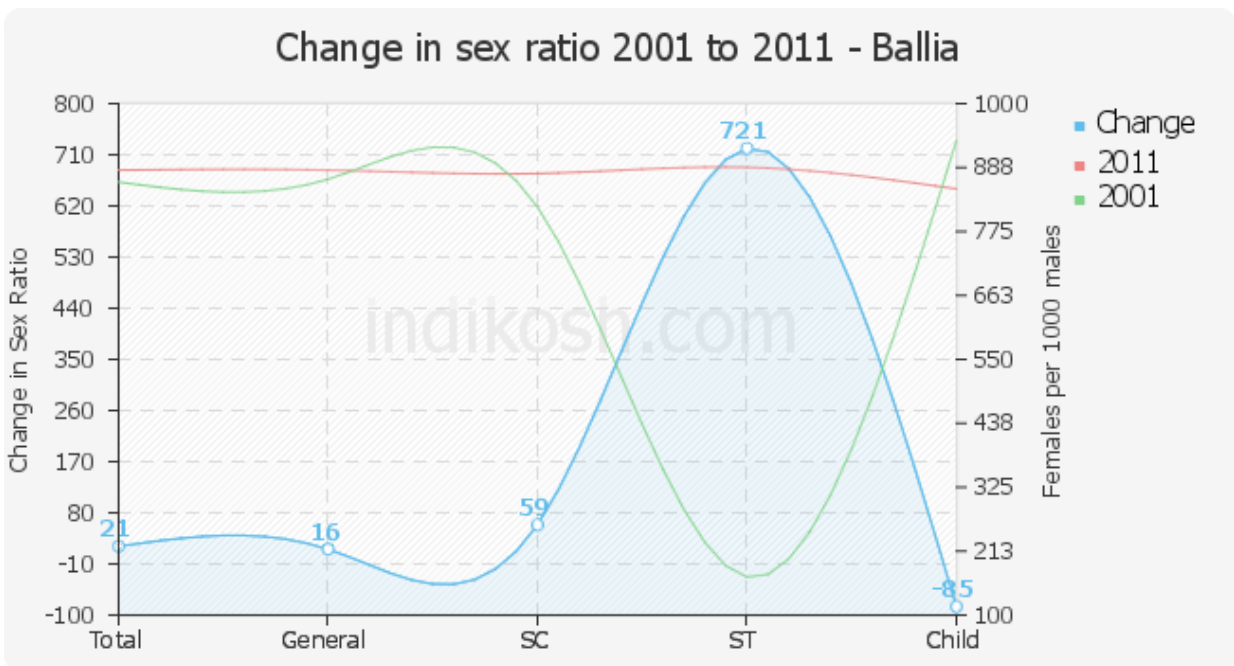

Change in sex ratio 2001 to 2011 - Ballia

Total	General	SC	ST	Child