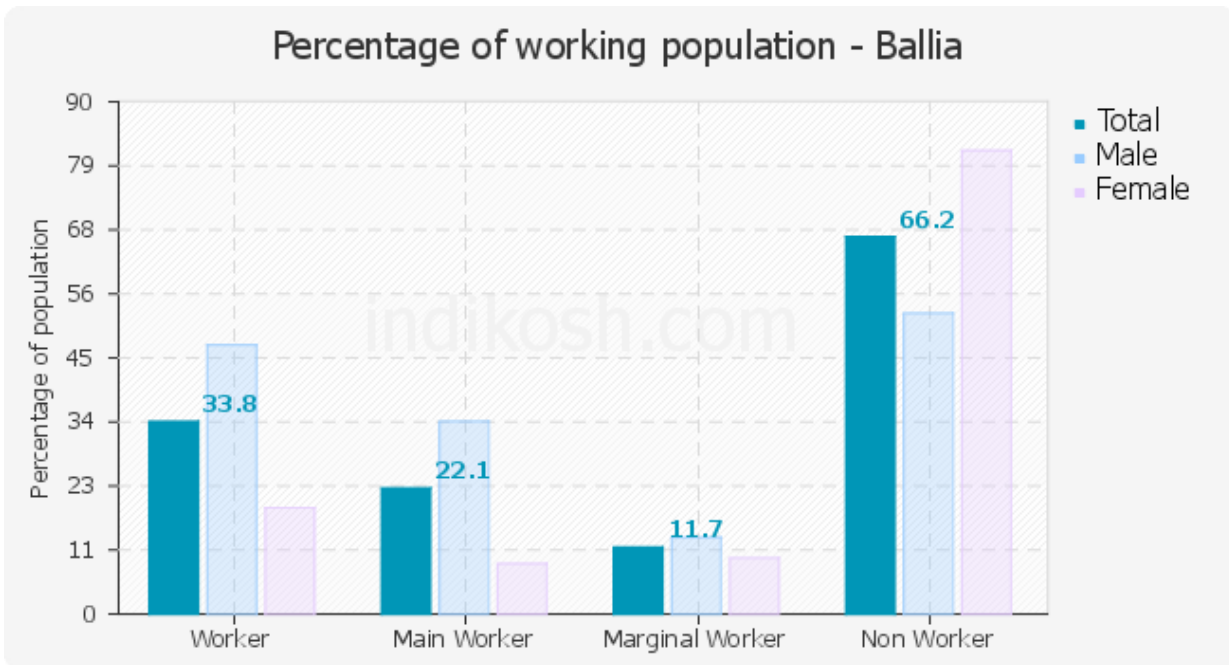

## Literacy

Total about 77 thousand people in the city are literate, among them about 43 thousand are male and about 34 thousand are female. Literacy rate (children under 6 are excluded) of Ballia is 83%. 88% of male and 78% of female population are literate here. Overall literacy rate in the city has increased by 10%. Male literacy has gone up by 9% and female literacy rate has gone up by 12%.

### Change in literacy rate 2001 to 2011 - Ballia

	Total	Male	Female
<b>Change</b>	10.2%	9.0%	11.7%
<b>2011</b>	83.3%	88%	78%
<b>2001</b>	73.1%	79%	66.3%

## Workers profile

Ballia has 34% (about 35 thousand) population engaged in either main or marginal works. 47% male and 19% female population are working population. 34% of total male population are main (full time) workers and 13% are marginal (part time) workers. For women 9% of total female population are main and 10% are marginal workers.